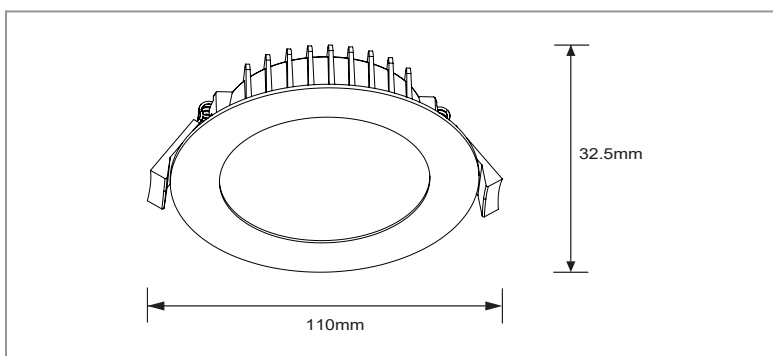

LED DOWNLIGHT

TRADELIKE

Blaze

13W LED Flush Downlight Tri-Colour 90mm Cutout IP44

FEATURES

- High efficiency SMD chips
- Constant current driver
- Highly transparent opal polycarbonate diffuser
- Trailing edge
- Fixed head downlight
- 1.2m flex and plug included
- Tri-colour 3000k/4000k/5700k - switchable
- Internal/external IP44 rating
- IC-4 rating - can be installed under ceiling insulation

DIMENSIONS

SPECIFICATIONS

Order Code	(White) (Black)	D13FT D13FTB
Model Number	(White) (Black)	TLBL34510WD TLBL34510WDB
Input Voltage		240v
Wattage		13w
Lumen Output		950lm
IP Rating		IP44
Beam Angle		100°
Driver		Remote driver
Cutout		90mm
Fitting Colour		White
Colour Temp		Tri-colour 3000k/4000k/5700k
Dimming Options		Yes - trailing edge
Flex and Plug		Yes
Body Type		Powder coated die-cast aluminium
Gimble/Fixed		Fixed
Weight		0.33kg